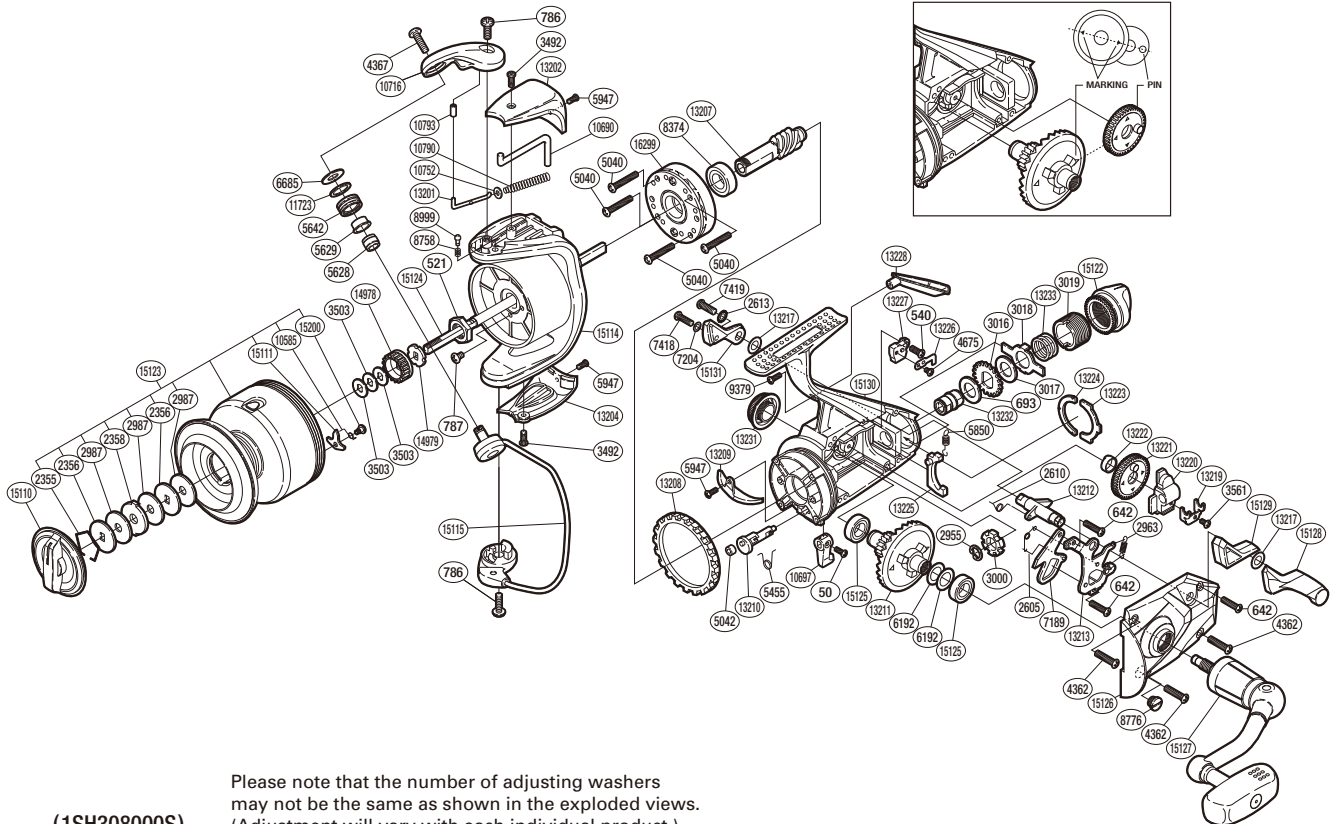

SHIMANO

BAITRUNNER

BTR-8000OC

Part No.	Description	Part No.	Description	Part No.	Description
RD 0050	Screw	RD 5642	Line Roller	RD13217	Spacer
RD 0521	Rotor Nut	RD 5850	BaitRunner Pawl Spring	RD13219	Oscillating Slider Retainer
RD 0540	Screw	RD 5947	Screw	RD13220	Oscillating Slider
RD 0642	Screw	RD 6192	Washer	RD13221	Oscillating Gear
RD 0693	Free Spool Tension Washer	RD 6685	Line Roller Washer	RD13222	Oscillating Gear Bushing
RD 0786	Screw	RD 7189	Clutch Pawl	RD13223	Dial Retainer
RD 0787	Screw	RD 7204	Lock Washer	RD13224	Dial Retainer B
RD 2355	Drag Washers Retainer	RD 7418	Screw	RD13225	BaitRunner Pawl
RD 2356	Key Washer	RD 7419	Screw	RD13226	Dial Click
RD 2358	Eared Washer	RD 8374	Ball Bearing	RD13227	BaitRunner Pawl Guide
RD 2605	Clutch Pawl Spring	RD 8758	Click Spring	RD13228	Body I.D. Plate
RD 2610	Clutch Spring	RD 8776	Oil Cap	RD13231	Handle Screw Cap
RD 2613	Lock Washer	RD 8999	Click Pin	RD13232	Free Spool Tension Shaft
RD 2955	C Lock	RD 9379	Screw	RD13233	Free Spool Tension Spring
RD 2963	BaitRunner Click Spring	RD10585	Click Spring	RD14978	Spool Support A
RD 2987	Drag Washer	RD10690	Bail Trip Lever	RD14979	Spool Support B
RD 3000	BaitRunner Ratchet	RD10697	Anti-Reverse Lever	RD15110	Drag Knob
RD 3016	Click Gear	RD10716	Bail Arm	RD15111	Drag Click
RD 3017	Free Spool Tension Washer	RD10752	Spring Guide A Support	RD15114	Rotor
RD 3018	Eared Washer	RD10790	Bail Spring	RD15115	Bail Assembly
RD 3019	Free Spool Tension Screw	RD10793	Bail Arm Collar	RD15122	BaitRunner Tension Dial
RD 3492	Screw	RD11723	Line Roller Spacer	RD15123	Spool Assembly
RD 3503	Spool Washer	RD13201	Bail Spring Guide A	RD15124	Main Shaft
RD 3561	Screw	RD13202	Bail Spring Cover	RD15125	Ball Bearing
RD 4362	Screw	RD13204	Bail Hold Support Guard	RD15126	Side Cover
RD 4367	Screw	RD13207	Pinion Gear	RD15127	Handle Assembly
RD 4675	Screw	RD13208	Friction Ring	RD15128	BaitRunner Lever Arm L
RD 5040	Screw	RD13209	Bail Trip Strike	RD15129	BaitRunner Lever Bridge
RD 5042	Anti-Reverse Cam Ring	RD13210	Anti-Reverse Cam	RD15130	Body
RD 5455	Anti-Reverse Cam Spring	RD13211	Drive Gear	RD15131	BaitRunner Lever Arm R
RD 5628	Line Roller Collar	RD13212	BaitRunner Lever Shaft	RD15200	Screw
RD 5629	Line Roller Bushing	RD13213	Clutch Plate Assembly	RD16299	Roller Clutch Assembly