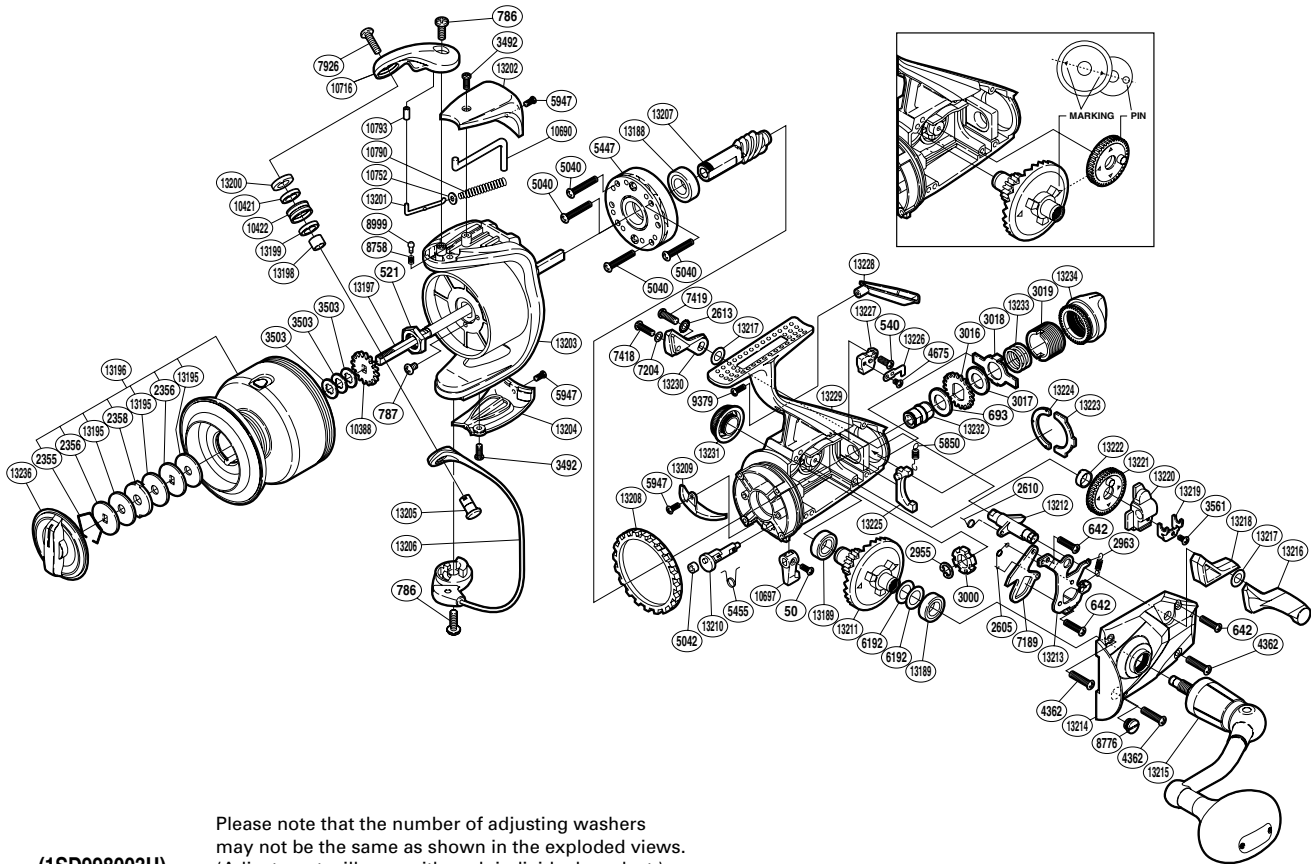

## BTR-8000D

(1SD998003U)

Please note that the number of adjusting washers may not be the same as shown in the exploded views. (Adjustment will vary with each individual product.)

Part No.	Description	Part No.	Description	Part No.	Description
RD 0050	Screw	RD 6192	Washer	RD13205	Line Roller Support
RD 0521	Rotor Nut	RD 7189	Clutch Pawl	RD13206	Bail Assembly
RD 0540	Screw	RD 7204	Lock Washer	RD13207	Pinion Gear
RD 0642	Screw	RD 7418	Screw	RD13208	Friction Ring
RD 0693	Free Spool Tension Washer	RD 7419	Screw	RD13209	Bail Trip Strike
RD 0786	Screw	RD 7926	Screw	RD13210	Anti-Reverse Cam
RD 0787	Screw	RD 8758	Click Spring	RD13211	Drive Gear
RD 2355	Drag Washers Retainer	RD 8776	Oil Cap	RD13212	BaitRunner Lever Shaft
RD 2356	Key Washer	RD 8999	Click Pin	RD13213	Clutch Plate Assembly
RD 2358	Eared Washer	RD 9379	Screw	RD13214	Side Cover
RD 2605	Clutch Pawl Spring	RD10388	Spool Support	RD13215	Handle Assembly
RD 2610	Clutch Spring	RD10421	Line Roller Collar	RD13216	BaitRunner Lever Arm L
RD 2613	Lock Washer	RD10422	Line Roller	RD13217	Spacer
RD 2955	C Lock	RD10690	Bail Trip Lever	RD13218	BaitRunner Lever Bridge
RD 2963	BaitRunner Click Spring	RD10697	Anti-Reverse Lever	RD13219	Oscillating Slider Retainer
RD 3000	BaitRunner Ratchet	RD10716	Bail Arm	RD13220	Oscillating Slider
RD 3016	Click Gear	RD10752	Spring Guide A Support	RD13221	Oscillating Gear
RD 3017	Free Spool Tension Washer	RD10790	Bail Spring	RD13222	Oscillating Gear Bushing
RD 3018	Eared Washer	RD10793	Bail Arm Collar	RD13223	Dial Retainer
RD 3019	Free Spool Tension Screw	RD13188	Ball Bearing	RD13224	Dial Retainer B
RD 3492	Screw	RD13189	Ball Bearing	RD13225	BaitRunner Pawl
RD 3503	Spool Washer	RD13195	Drag Washer	RD13226	Dial Click
RD 3561	Screw	RD13196	Spool Assembly	RD13227	BaitRunner Pawl Guide
RD 4362	Screw	RD13197	Main Shaft	RD13228	Body I.D. Plate
RD 4675	Screw	RD13198	Line Roller Spacer	RD13229	Body
RD 5040	Screw	RD13199	Line Roller Collar B	RD13230	BaitRunner Lever Arm R
RD 5042	Anti-Reverse Cam Ring	RD13200	Washer	RD13231	Handle Screw Cap
RD 5447	Roller Clutch Assembly	RD13201	Bail Spring Guide A	RD13232	Free Spool Tension Shaft
RD 5455	Anti-Reverse Cam Spring	RD13202	Bail Spring Cover	RD13233	Free Spool Tension Spring
RD 5850	BaitRunner Pawl Spring	RD13203	Rotor	RD13234	BaitRunner Tension Dial
RD 5947	Screw	RD13204	Bail Hold Support Guard	RD13236	Drag Knob